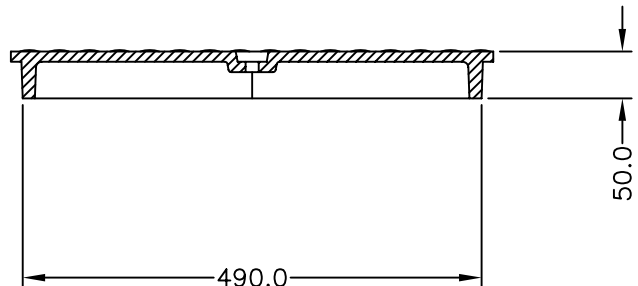

U/S

APPROX WEIGHT:
107 Lbs
48.48 kgs

NOTE:- ALL DRAFT ANGLES ARE 2°
UNLESS OTHERWISE NOTED.

 DOBNEY FOUNDRY LTD. SURREY B.C.	
RATING-	
T266 LID	NO. T266LRR