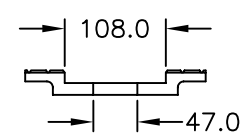

U/S

APPROX WEIGHT:
107 Lbs
48.48 kgs

NOTE:- ALL DRAFT ANGLES ARE 2°
UNLESS OTHERWISE NOTED.

 DOBNEY FOUNDRY LTD. SURREY B.C.	
RATING-	
T266 LID	NO. T266LRR