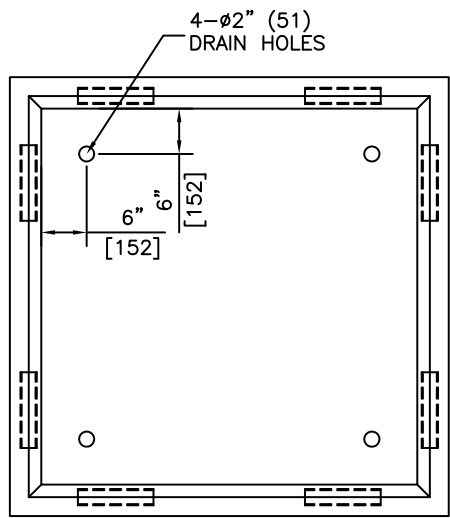

ISOMETRIC

SECTIONS

NOTES:
1) 27.6 MPA @ 28 DAYS

REVISED: MAY 3 2006

 KON KAST products (2005) Ltd. "Committed To Quality And Service"	3440 UNIVERSITY WAY KELOWNA B.C. V1V 1V9 PH: (250)765-1423 FX: (250)765-0820	BY: PKR DATE: FEB 18 05 SCALE: NTS	58" x 58" x 54" PULLBOX WITH UNISTRUTS	ITEM NO. 1021