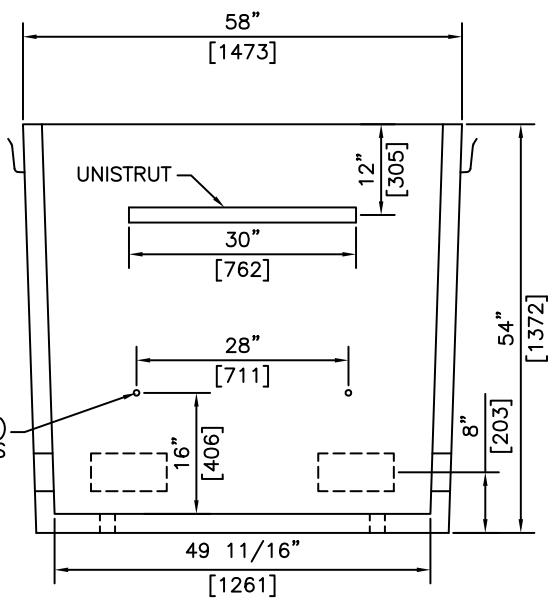

ISOMETRIC

SECTIONS

NOTES:
1) 27.6 MPA @ 28 DAYS

REVISED: MAY 3 2006

 KON KAST products (2005) Ltd. "Committed To Quality And Service"	3440 UNIVERSITY WAY KELOWNA B.C. V1V 1V9 PH: (250)765-1423 FX: (250)765-0820	BY: PKR DATE: FEB 18 05 SCALE: NTS	58" x 58" x 54" PULLBOX WITH UNISTRUTS	ITEM NO. 1021