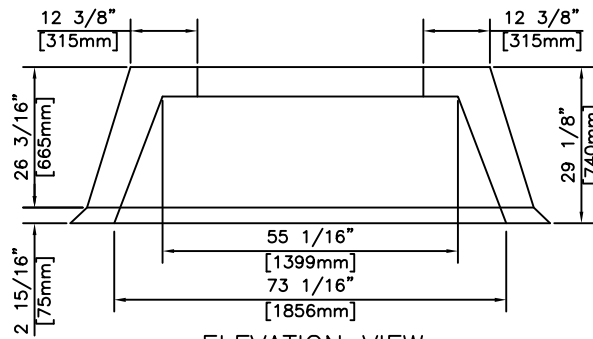

ISOMETRIC VIEW

PLAN VIEW

ELEVATION VIEW

KON KAST
products Ltd.

"Committed To Quality And Service"

3440 COLLEGE WAY
KELOWNA, B.C.
V1V-1V9
765-1423
FAX: 765-0820

BY: BMR

DATE: FEB 28 03

SCALE:

3Ø TRANSFORMER
PAD

ITEM NO.

1058D