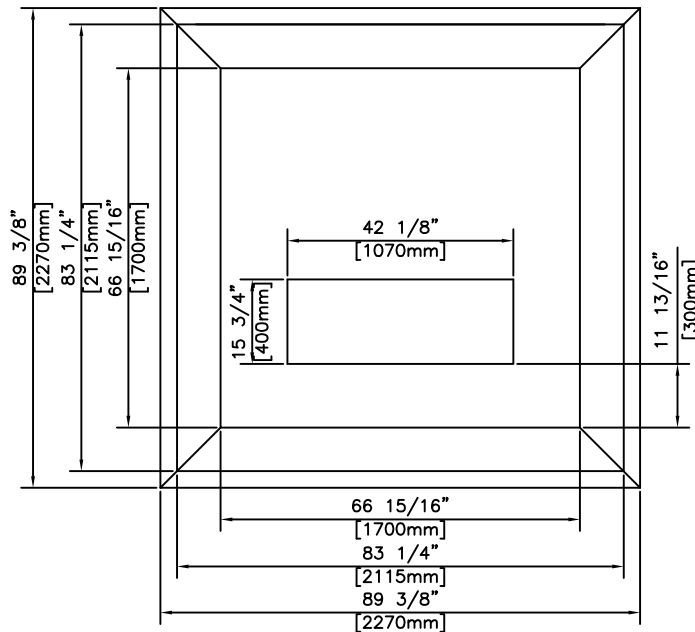

ISOMETRIC VIEW

PLAN VIEW

ELEVATION VIEW

KON KAST
products Ltd.

"Committed To Quality And Service"

3440 COLLEGE WAY
KELOWNA, B.C.
V1V-1V9
765-1423
FAX: 765-0820

BY: BMR

DATE: FEB 28 03

SCALE:

3Ø TRANSFORMER
PAD

ITEM NO.

1058D