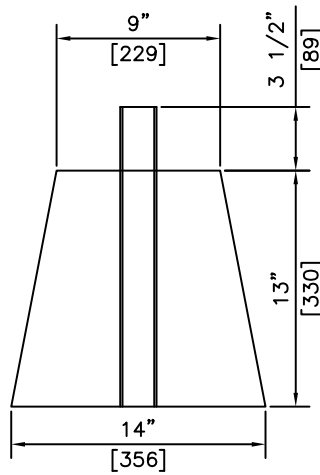

ISOMETRIC

SECTION

NOTES:

1) 30 MPa @ 28 DAYS

REVISED: MAR 1 2005

 <p>KON KAST products (2005) Ltd. "Committed To Quality And Service"</p>	<p>3440 UNIVERSITY WAY KELOWNA B.C. V1V 1V9 PH: (250)765-1423 FX: (250)765-0820</p>	BY: PKR	<p>TEMPORARY SIGN PEDESTAL</p>	ITEM NO.
		DATE: MAR 1 05		<p>943</p>
		SCALE: NTS		