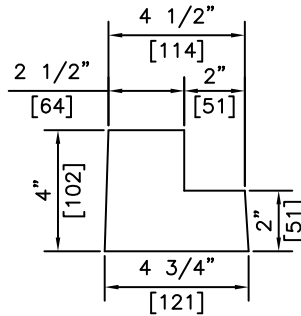

**ISOMETRIC**

**SECTION**

ITEM No.	DESCRIPTION
901	AS SHOWN
9012	24" LONG, SQ. BOTH ENDS
90122	48" LONG, 22 1/2° ANGLE BOTH ENDS
90145	48" LONG, 45° ANGLE BOTH ENDS

**NOTES:**

1) 25 MPa @ 28 DAYS

REVISED: FEB 15 2005

 <p><b>KON KAST</b> products (2005) Ltd. "Committed To Quality And Service"</p>	<p>3440 UNIVERSITY WAY KELOWNA B.C. V1V 1V9 PH: (250)765-1423 FX: (250)765-0820</p>	BY: PKR	<p><b>LAWN CURB</b></p>	ITEM NO.
		DATE: FEB 15 05		<p><b>901</b></p>
		SCALE: NTS		